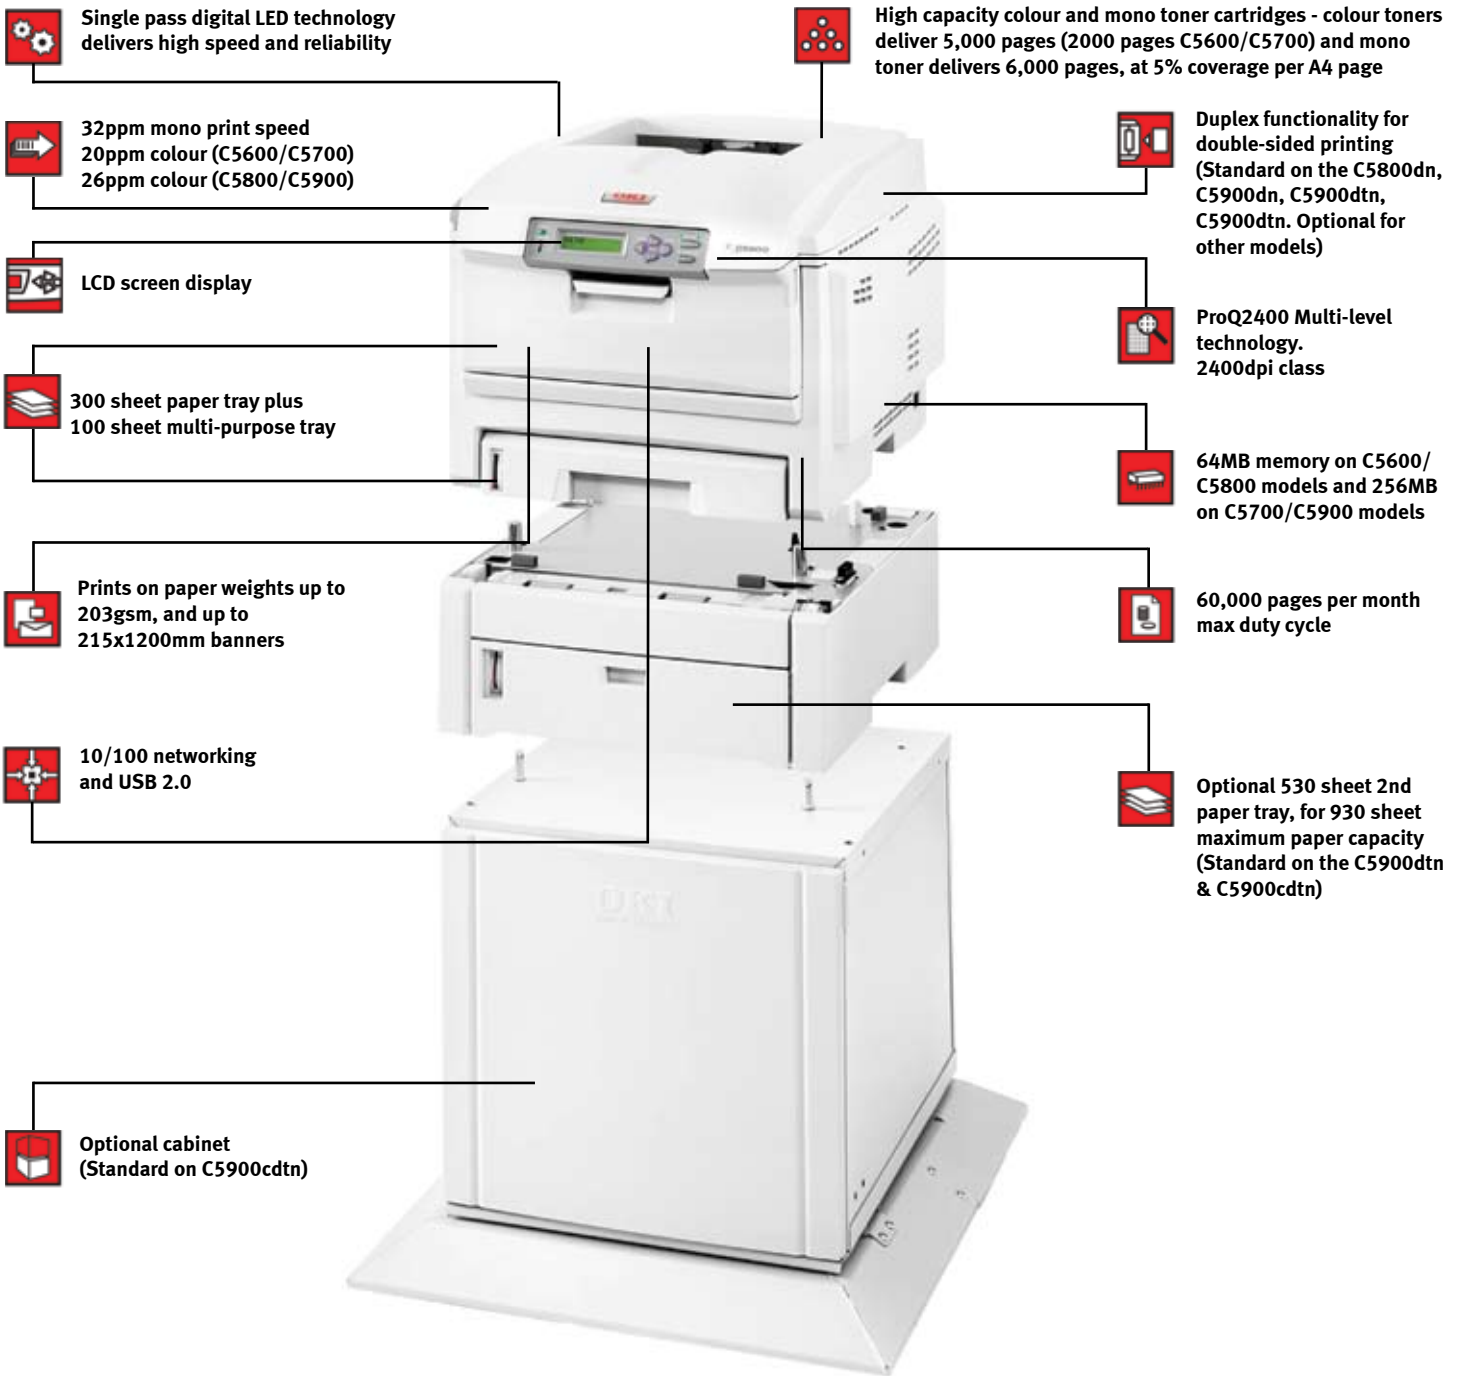

OKI Printing Solutions C5000 Series

OKI's A4 colour range offers the speed, quality and dependability of mono laser printers, plus all the benefits of colour to allow small business workgroups to meet all of their business printing requirements.

Which is the right A4 colour product for you?

One of the main buying criteria for purchasing a colour printer is the overall costs of ownership over the life of the printer, generally lower cost printers are more expensive to run, to help understand which OKI product would be the most economic over a 36 month period we have put together the following guideline:

Fast Windows-based printing	
Pages per month	Model
< 90	C3400
90 - 330	C5600
> 330	C5800

Fast non-Windows printing	
Pages per month	Model
< 340	C5700
> 340	C5900